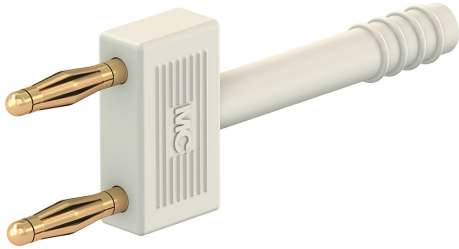

# KS2-10L

Item number 24.0042-\*

Insulated, Ø 2 mm, made of brass, one piece and with spring-loaded MULTILAM. With insulating grip.

Technical data	
Diameter of plug system	2 mm
Rated Values	30 V, 10 A / 60 V, 10 A
Surface treatment electrical contact	Au
Base material electrical contact	CuZn
Standard color(s) *	29
Plug spacing	10 mm
Test accessory acc. to	IEC EN 61010-031
User-Information	I 093